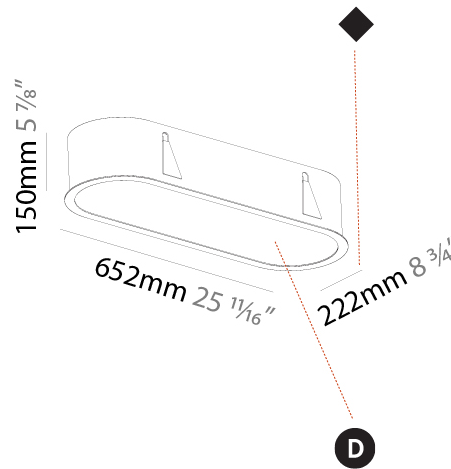

GENERAL

Series: Smoothy
Subseries: Smoothline
Brand: Prolicht
Division: Architectural
Mounting Type: Recessed
Mounting Location: Ceiling
Subcategory: Ambient

PHYSICAL

Shape: Oval
Length (mm): 652
Length (in): 25 11/16
Width (mm): 222
Width (in): 8 3/4
Depth (mm): 150
Depth (in): 5 7/8
Ceiling Thickness (mm): 10 / 12.5 / 15 / 25
Ceiling Thickness (in): 3/8 or 1/2 or 9/16 or 1
Min. Recessing Depth (mm): 160
Min. Recessing Depth (in): 6 5/16
Light Distribution: Direct
Weight (kg): 4.033
Weight (lbs): 8.87
Diffuser: PMMA - Opal or Micro-Prism
Fixture Finish: SSR / BKV / CWI / CRY / HAB / UFT / ITA / RUA / FTG / MYG / LOD / PUS / FRO / FUP / KIA / POP / BLS / SPG / MEY / GOH / GUM / CHC / COM / ABZ / JAG / OBR / MOS / ROR
Fixture Material: Extruded Aluminum / Steel
Cut-out Measurements: 635mm / 25" x 205mm / 8 1/16"

ELECTRICAL

Lamp Type: LED (Zhaga Standard)
Input Wattage (W): 21
Total Output Wattage (W): 18
Dimming: Tri-Mode (Non-Dimming and Phase Dimming (120Vac only) and 0-10V Dimming)
Driver Included: Yes
Driver Location: Integrated
Driver Type: Constant Current - Universal
Driver Class: Class 2
Input Voltage (V): 120 - 277
Constant Current (MA): 500

LED

Color Temperature (°K): 3000 / 3500 / 4000
Max. Delivered Lumen (lm): 1430 / 1539 / 1570
CRI: >80 CRI
Lamp Life (hrs): 50000

OPTICAL

RATINGS AND CERTIFICATIONS

Certified By: Certified for North American Standards
IP rating: IP20