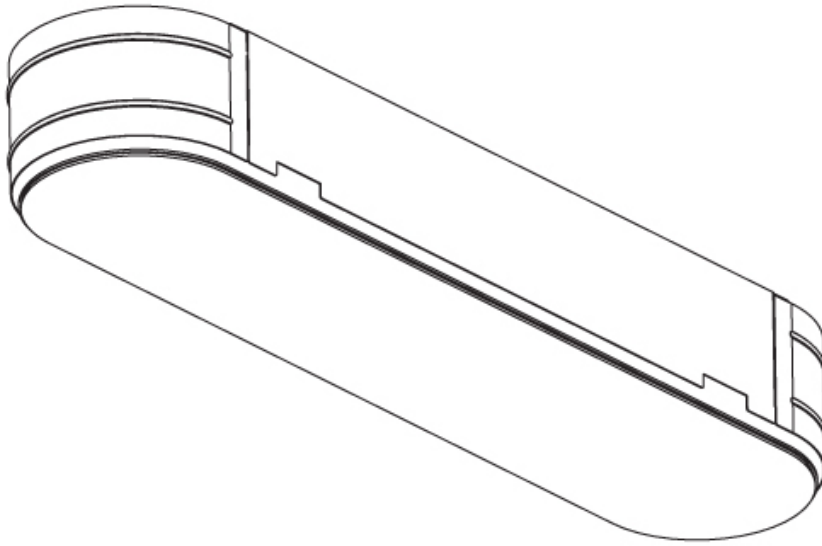

A37516-

PROJECT

TYPE

SPECIFIER

QUANTITY

DATE