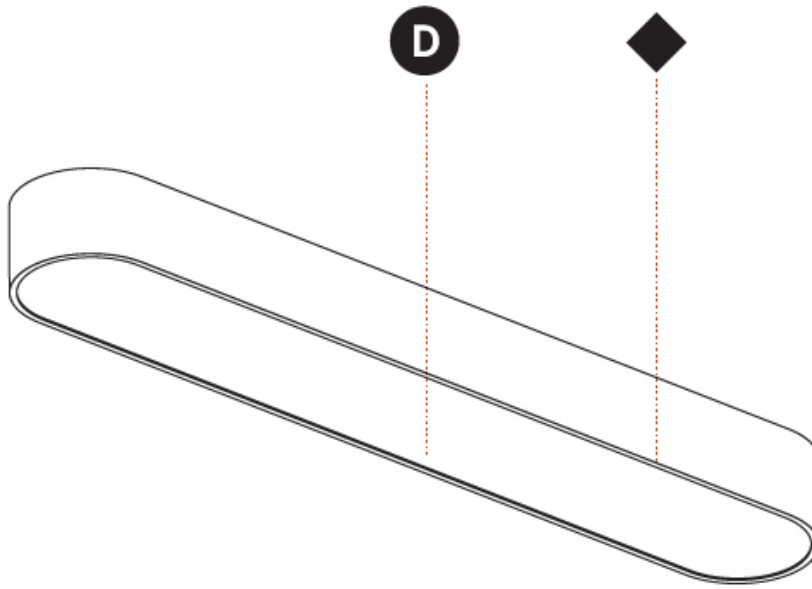

SMOOTHLINE SURFACE

A32970-

PROJECT

TYPE

SPECIFIER

QUANTITY

DATE

A